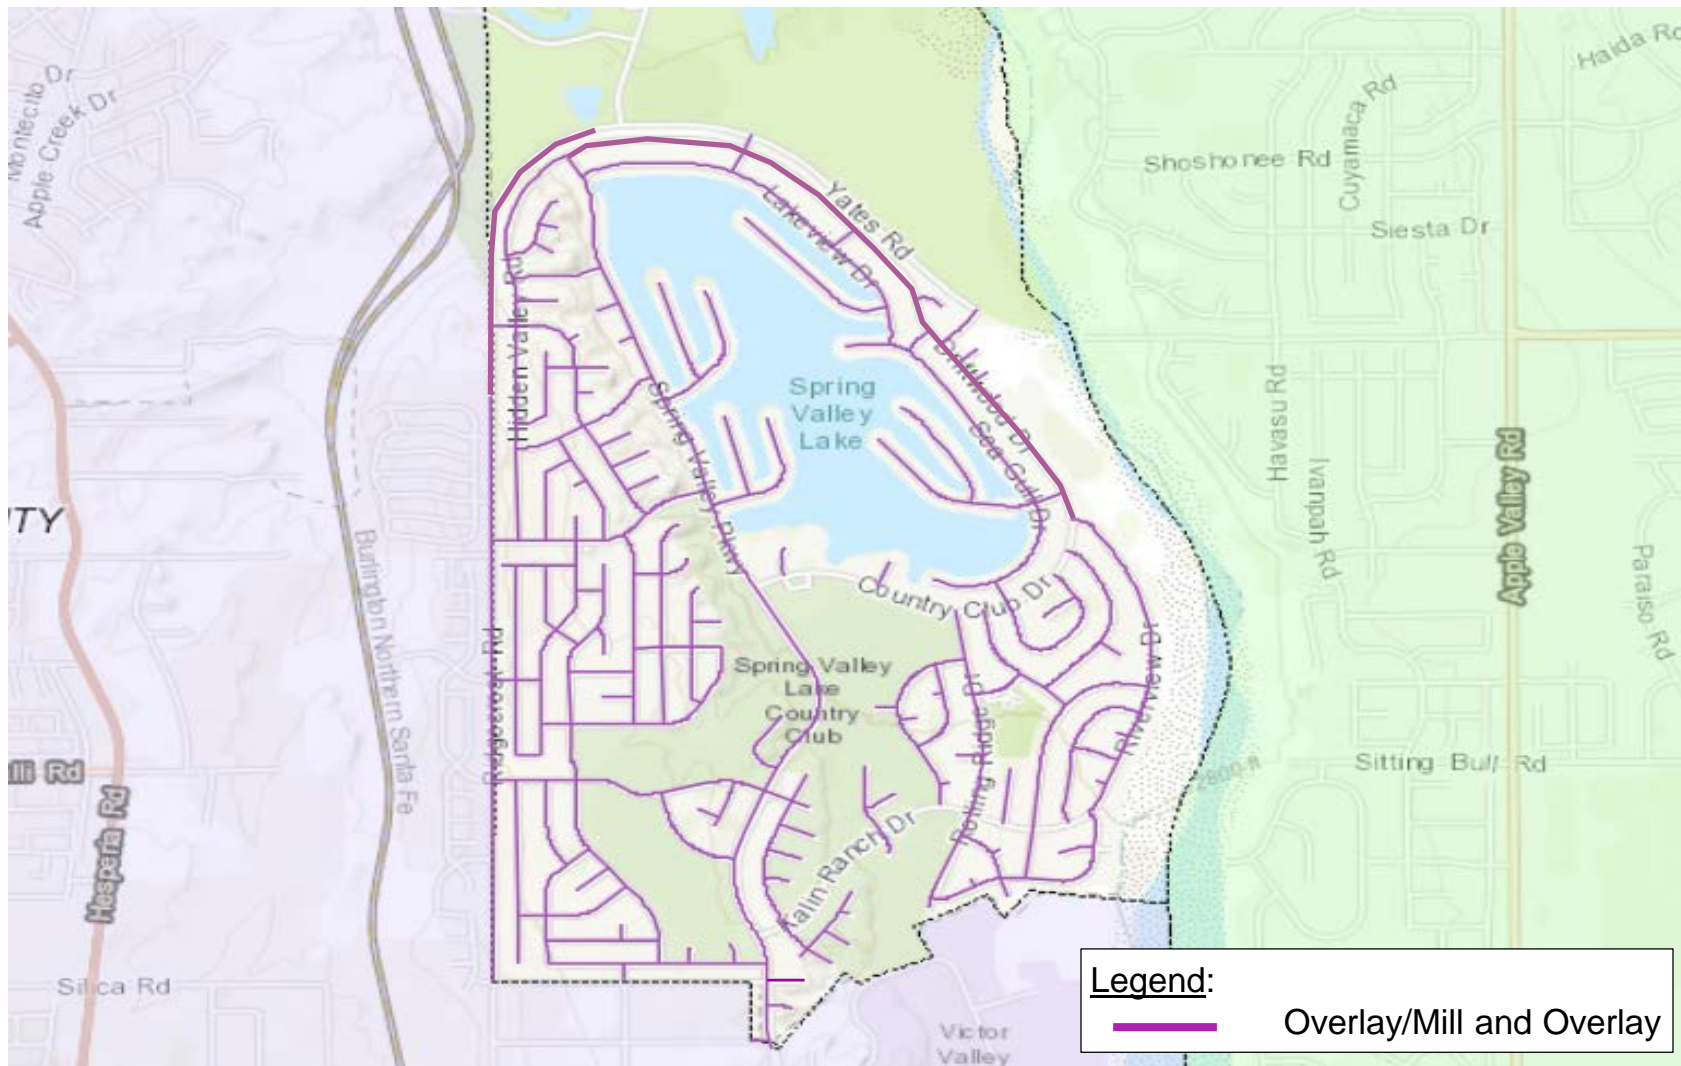

Spring Valley Lake Area

COUNTY OF SAN BERNARDINO
DEPARTMENT OF PUBLIC WORKS

Yard 16/H15010

LOCATION MAP

Spring Valley Parkway and Other Roads
Overlay